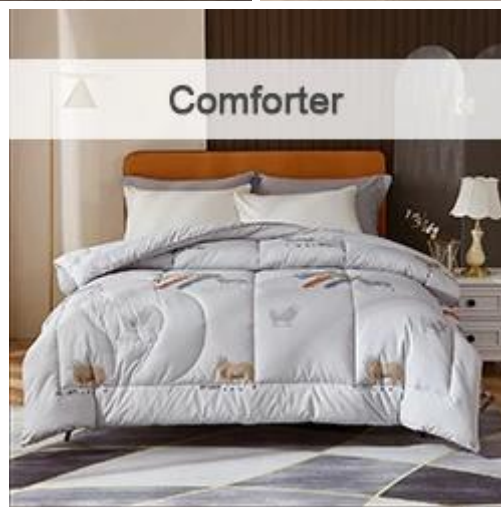

[Póngase en contacto con nosotros para obtener más productos de ropa de cama.](#)