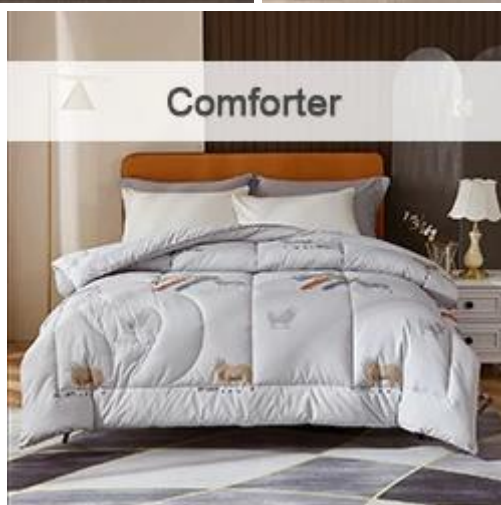

Сопутствующие товары для постельного белья

[Пожалуйста, свяжитесь с нами для получения дополнительных постельных принадлежностей !](#)