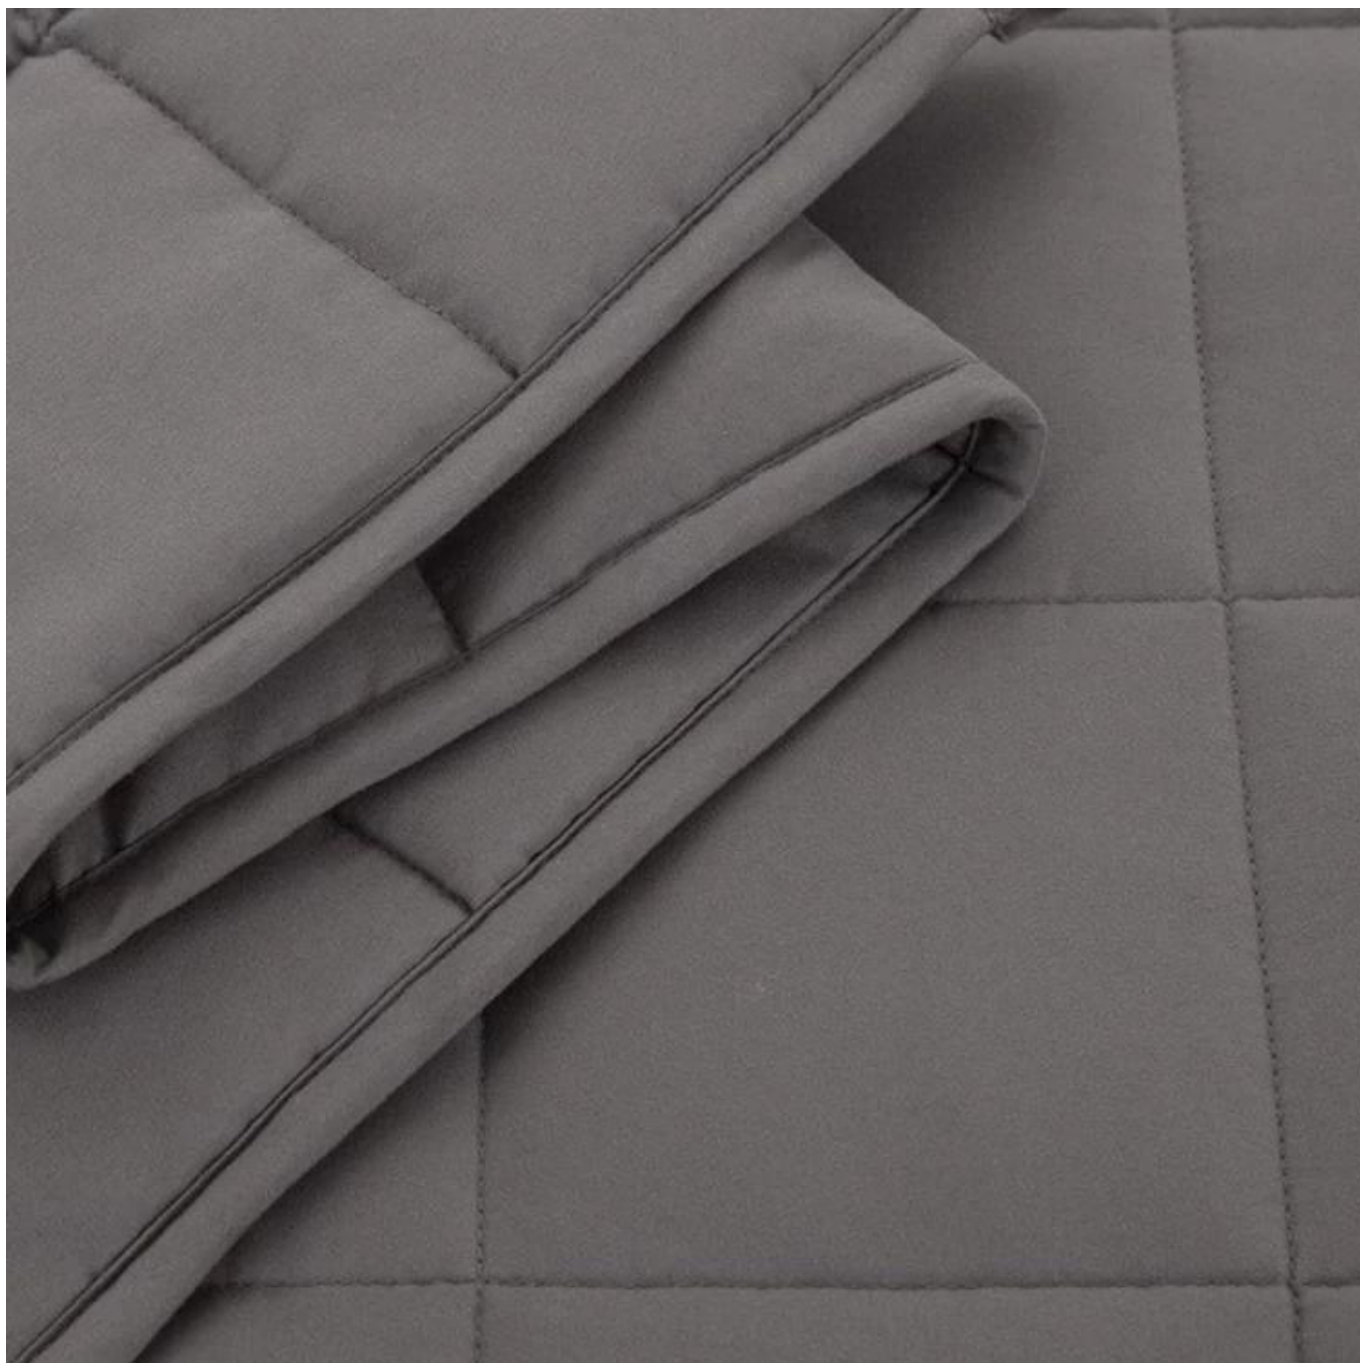

Секционный режим квилтинга, более равномерное распределение наполнителя, более твердый и мягкий