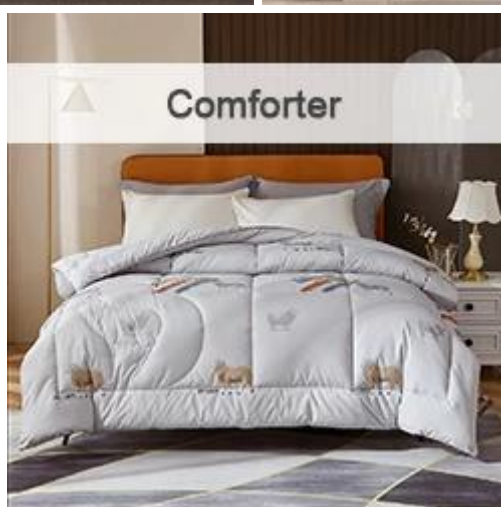

Сопутствующие товары для постельного белья

[Пожалуйста, свяжитесь с нами для получения дополнительных постельных принадлежностей !](#)