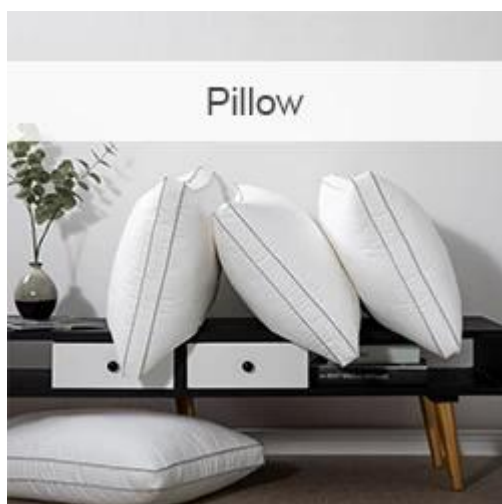

У нас есть сертификат системы менеджмента качества ISO9001: 2015. Наша фабрика строго контролирует качество каждой процедуры. Каждый день наш супервайзер по контролю качества проверял и сохранял все записи QC. Даже если товар готов, наша команда по продажам проведет окончательную проверку товара перед загрузкой и доставкой. Мы уничтожим или утилизируем дефектные изделия.

Q4: Можете ли вы сделать образцы бесплатно?

В любое время можем предоставить образцы любого размера. Потому что теперь эти продукты производятся каждый день.

Q5: What's the MOQ?

MOQ is one piece. One piece is ready to ship.

Related Bedding Products