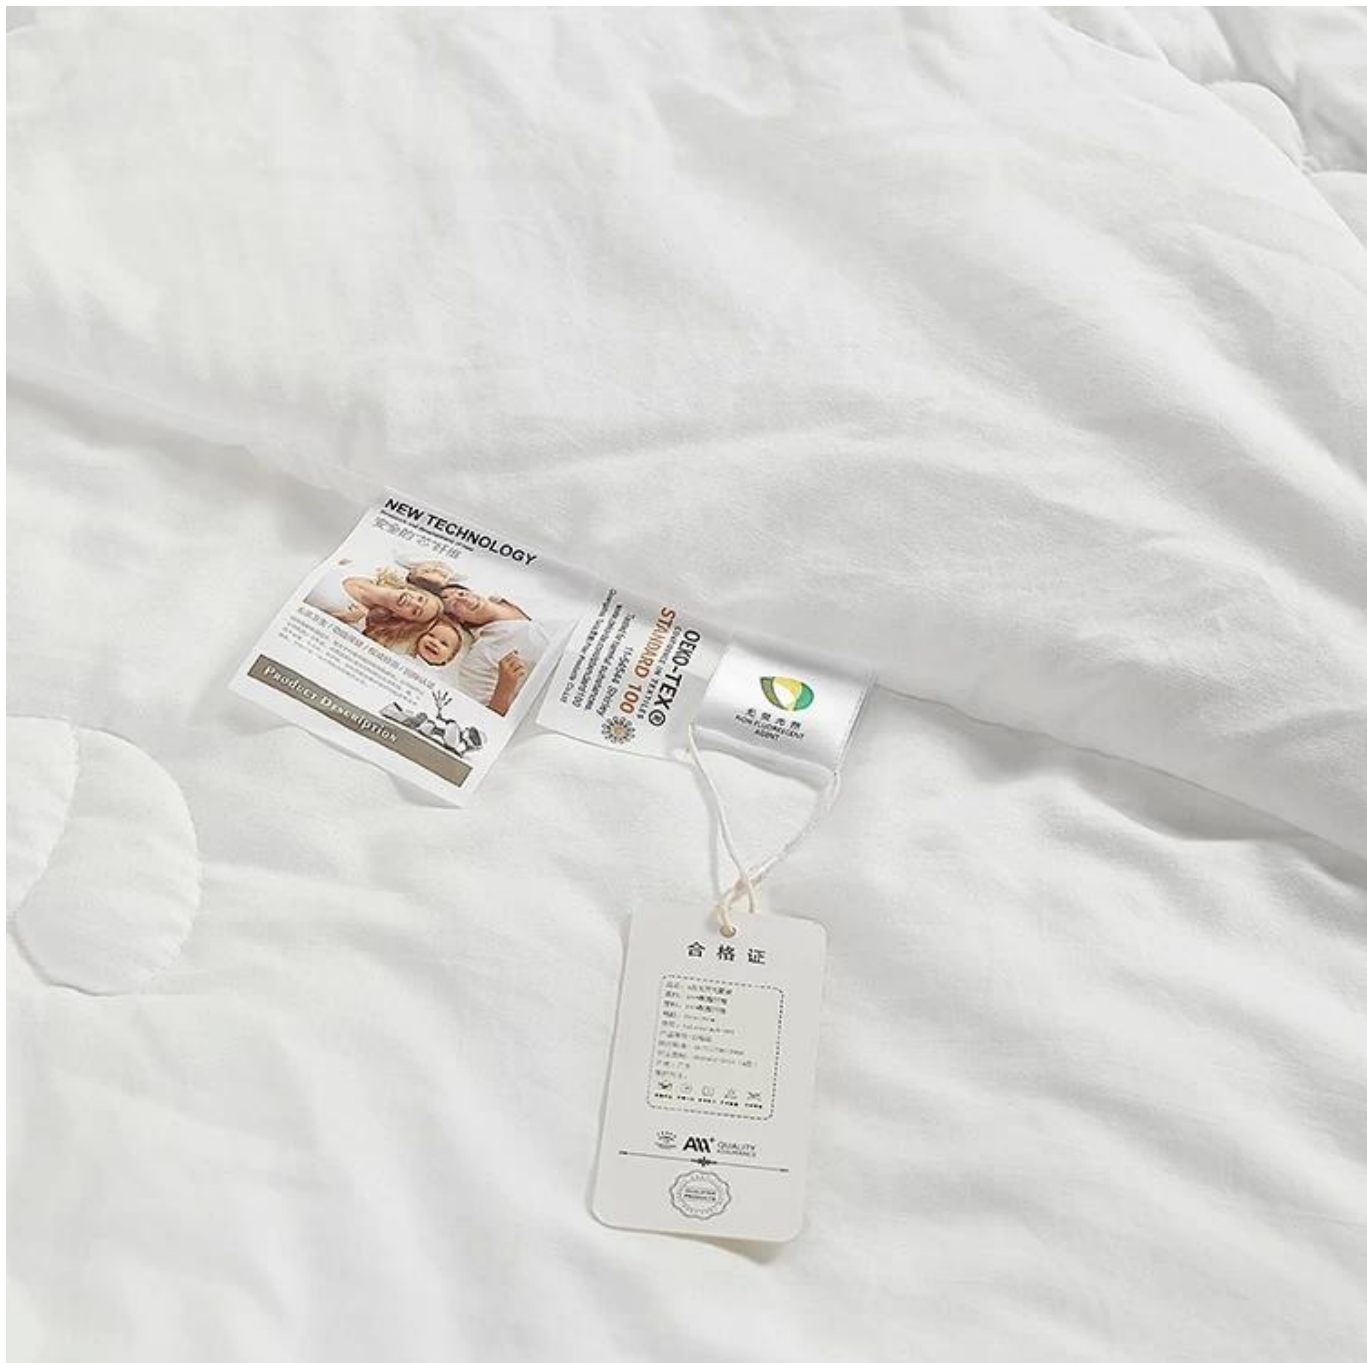

Fluorescer A

!