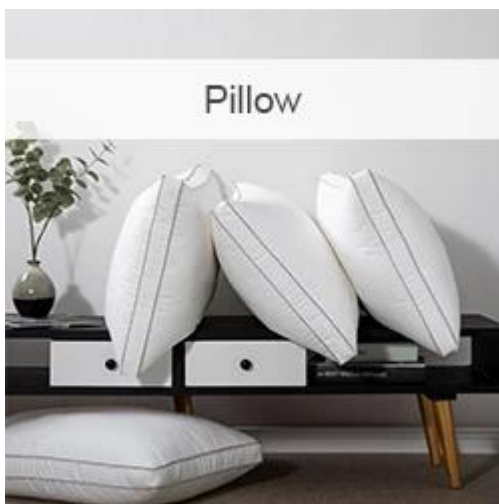

Luxury Hotel Light Pink Soybean Fiber Comforter

- 顏色: 粉紅色
- 尺寸: 200x230cm
- 重量: 3.0kg
- 品牌: TAIDA
- 材質: 大豆纖維
- 特點: 輕便、柔軟、透氣、吸濕、防霉、防蟻
- 包裝: 原廠包裝

**[Soft Touch]** 100% cotton fabric, soft and comfortable, suitable for all seasons. The quilted design provides extra warmth and coziness. The duvet cover is easy to care for and can be machine washed.

Mattress Topper Cover

Pillow

Quilt