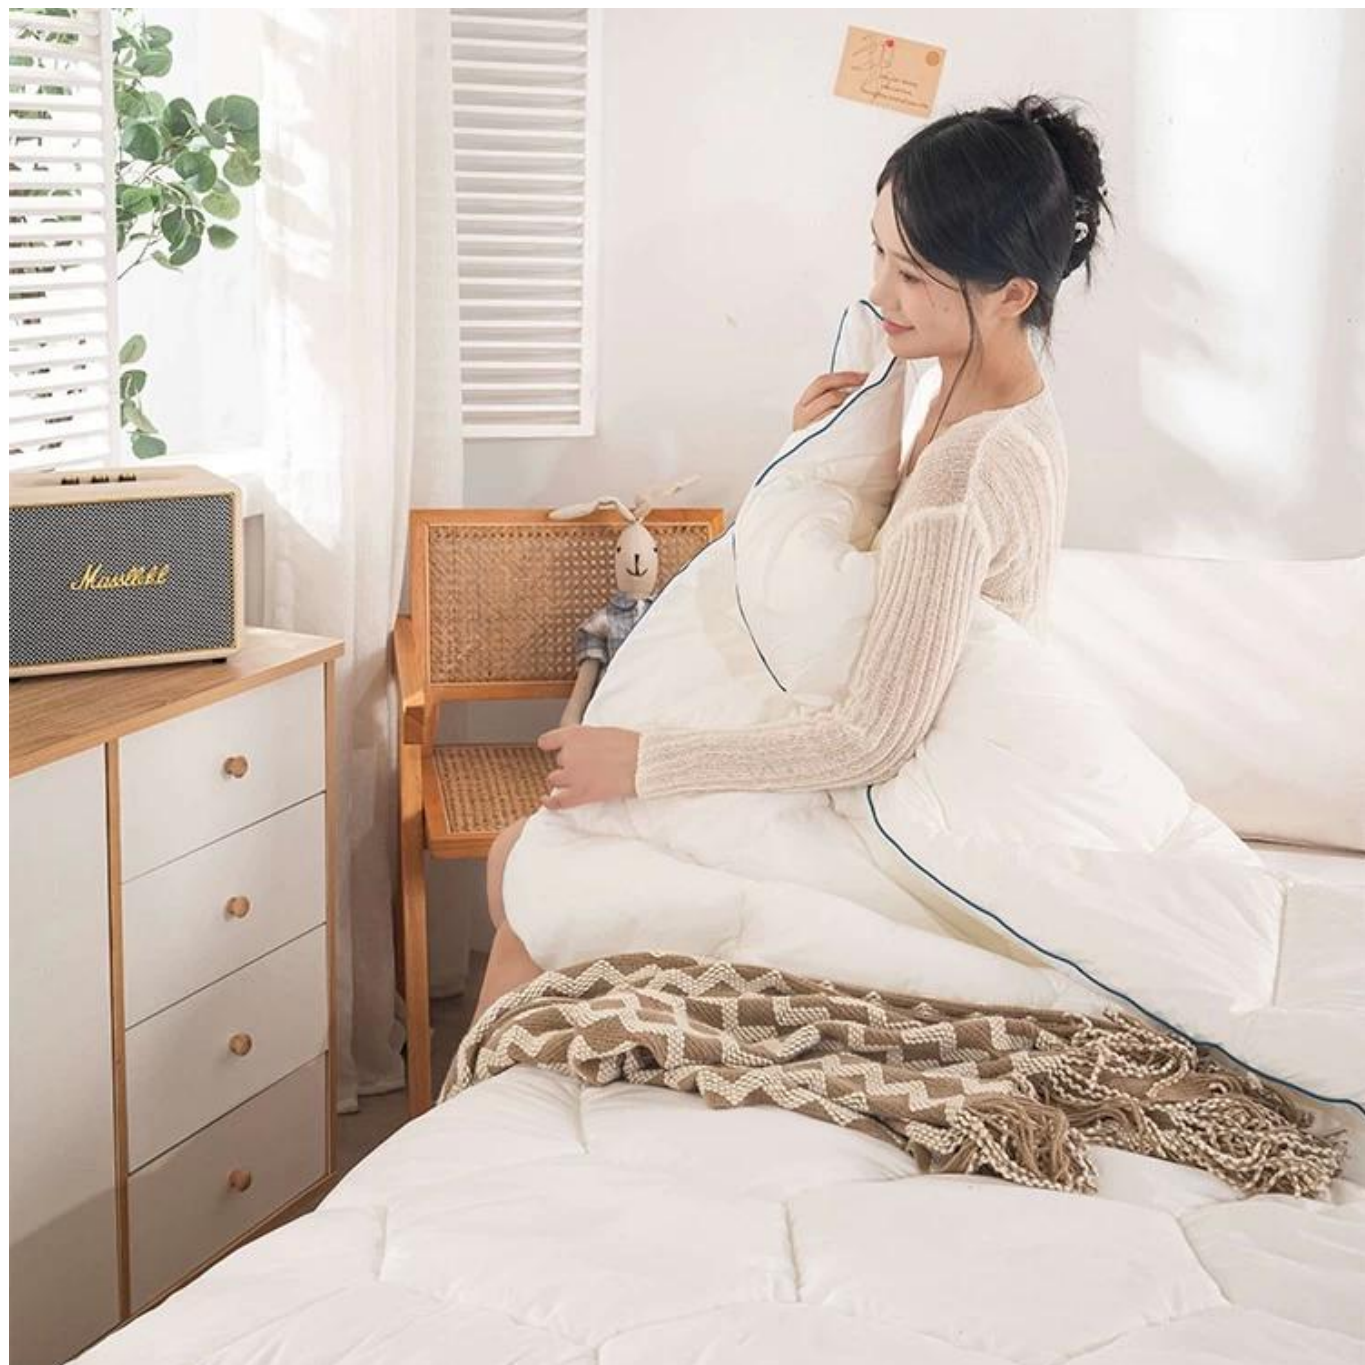

□□□□□□□□□□