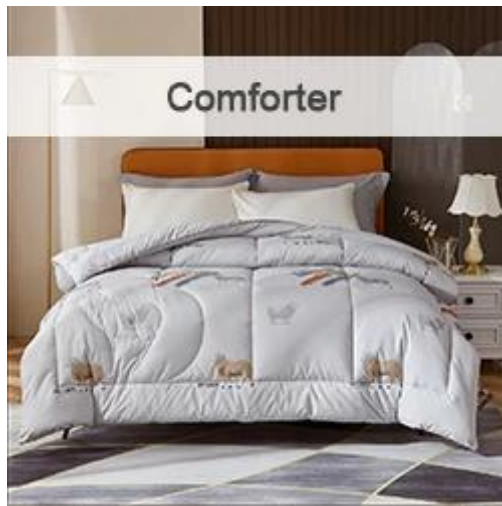

□□□□□□□□□□ □