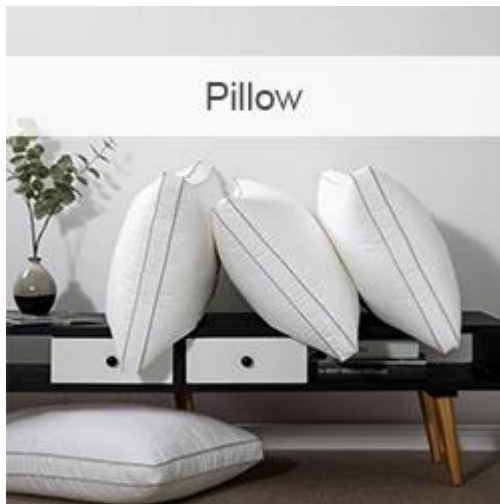

Q5: 1. 床墊保護套
2. 床墊加厚套

1. 床墊保護套